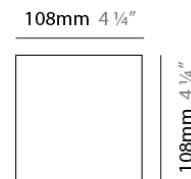

DAU SURFACE

D93197

GENERAL

Series: Dau
Brand: Milan
Division: Design
Mounting Type: Surface
Mounting Location: Wall
Subcategory: Up/Down Light

PHYSICAL

Shape: Rectangle
Length (mm): 80
Length (in): 3 1/8
Height (mm): 200
Height (in): 7 7/8
Extension (mm): 101
Extension (in): 4
Light Distribution: Direct / Indirect
Weight (kg): 4.5
Weight (lbs): 10
Fixture Finish: WHI
Fixture Material: Metal

ELECTRICAL

Lamp Type: LED
Total Output Wattage (W): 20W
Max. Wattage Per Lamp (W): 10W
Dimming: Electronic Low Voltage Dimming
Driver Type: 120V DIRECT LINE (operates without a driver)
Input Voltage (V): 120

LED

Number of LEDs: 2
Color Temperature (°K): 2700
Nominal Lumen (lm): 2 x 1010
CRI: >80 CRI

OPTICAL

Reflector°: 50

RATINGS AND CERTIFICATIONS

Certified By: CSA Certified to UL and CSA Standards
IP rating: IP44

J-Box cover plate
Included