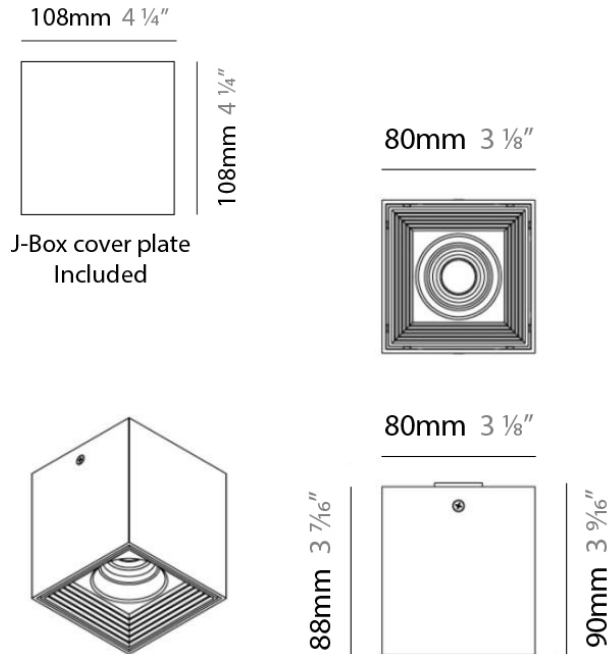

DAU SINGLE SURFACE

D92128

PROJECT	_____
TYPE	_____
NOTES	_____
QUANTITY	_____
DATE	_____

GENERAL

Series: Dau
Subseries: Dau Single
Brand: Milan
Division: Design
Mounting Type: Surface
Mounting Location: Ceiling
Subcategory: Downlight

PHYSICAL

Shape: Cube
Length (mm): 80
Length (in): 3 1/8
Width (mm): 80
Width (in): 3 1/8
Height (mm): 90
Height (in): 3 9/16
Light Distribution: Direct
Weight (kg): 0.6
Weight (lbs): 1.2999
Fixture Material: Extruded Aluminum

ELECTRICAL

Input Wattage Range: 10 - 19 W
Lamp Type: LED
Input Wattage (W): 10
Total Output Wattage (W): 9.3
Dimming: Tri-Mode (Non-Dimming and Phase Dimming (120Vac only) and 0-10V Dimming)
Driver Included: Yes
Driver Location: Integrated
Driver Type: Constant Current - 120Vac
Driver Class: Class 2
Input Voltage (V): 120
Constant Current (mA): 350
Upon Request: (Not included: see components) Remote: 0-10Vdc dimming / Phase dimming @120Vac / 277Vac / Lutron Pro

LED

Delivered Lumen Range: 500 - 999 lm
Number of LEDs: 1
Color Temperature (°K): 2700
Max. Delivered Lumen (lm): 829.93
CRI: >80 CRI
Lamp Life (hrs): 50000

OPTICAL

Reflector°: 50

RATINGS AND CERTIFICATIONS

Certified By: CSA Certified to UL and CSA Standards
IP rating: IP20