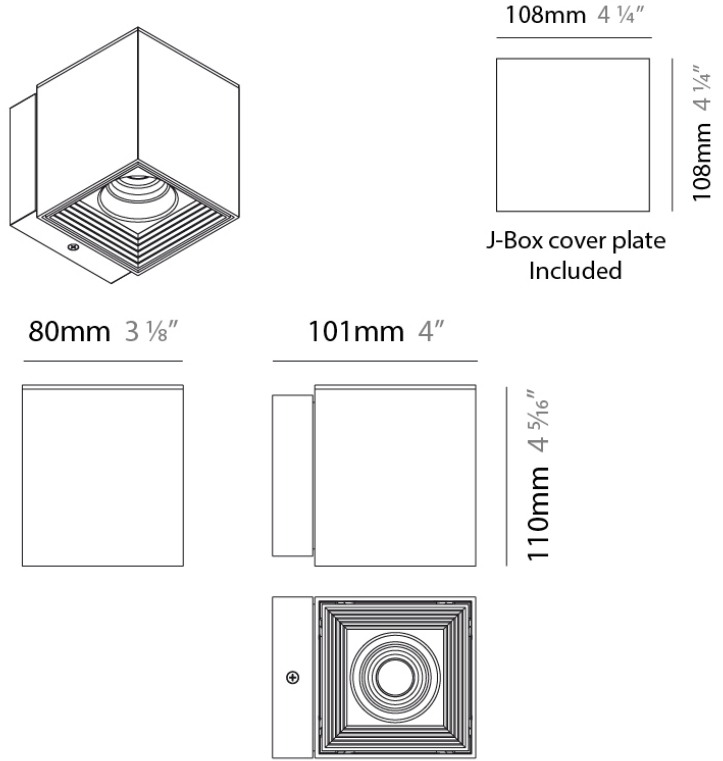

DAU SURFACE

D93189

PROJECT	_____
TYPE	_____
NOTES	_____
QUANTITY	_____
DATE	_____

GENERAL

Series: Dau
Brand: Milan
Division: Design
Mounting Type: Surface
Mounting Location: Wall
Subcategory: Up/Down Light

PHYSICAL

Shape: Cube
Length (mm): 80
Length (in): 3 1/8
Height (mm): 101
Height (in): 4
Extension (mm): 114
Extension (in): 4 1/2
Light Distribution: Direct
Weight (kg): 4.5
Weight (lbs): 10

ELECTRICAL

Lamp Type: LED
Max. Wattage Per Lamp (W): 10
Dimming: Non-Dimmable
Driver Included: Yes
Driver Type: Constant Current
Driver Class: Class 2
Input Voltage (V): 120

LED

Delivered Lumen Range: 500 - 999 lm
Number of LEDs: 1
Color Temperature (°K): 2700
Max. Delivered Lumen (lm): 829.93
Nominal Lumen (lm): 1010
CRI: >80 CRI

OPTICAL

Reflector°: 50° (available in 24° and 32° upon request)

RATINGS AND CERTIFICATIONS

Certified By: CSA Certified to UL and CSA Standards
IP rating: IP44