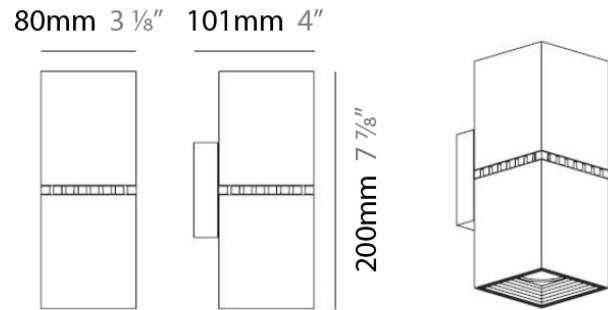

DAU SURFACE

D93197

GENERAL

Series: Dau
Brand: Milan
Division: Design
Mounting Type: Surface
Mounting Location: Wall
Subcategory: Up/Down Light

PHYSICAL

Shape: Rectangle
Length (mm): 80
Length (in): 3 1/8
Height (mm): 200
Height (in): 7 7/8
Extension (mm): 101
Extension (in): 4
Light Distribution: Direct / Indirect
Weight (kg): 4.5
Weight (lbs): 10
Fixture Finish: WHI
Fixture Material: Metal

ELECTRICAL

Lamp Type: LED
Total Output Wattage (W): 20W
Max. Wattage Per Lamp (W): 10W
Dimming: Electronic Low Voltage Dimming
Driver Type: 120V DIRECT LINE (operates without a driver)
Input Voltage (V): 120

LED

Number of LEDs: 2
Color Temperature (°K): 2700
Nominal Lumen (lm): 2 x 1010
CRI: >80 CRI

OPTICAL

Reflector°: 50

RATINGS AND CERTIFICATIONS

Certified By: CSA Certified to UL and CSA Standards
IP rating: IP44

J-Box cover plate
Included